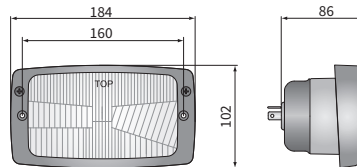

TECHNICAL DATA / FEATURES

- dimensions: 184x102x86, 184x102x110
- light functions: passing, driving, parking
- function markings: HC/R, A, C/R
- traffic: right-hand
- reference mark: 12.5, 7.5
- source of light: H4, T4W, R2
- maximum power: 75/70W, 4W, 55/50W
- nominal voltage: 12V-24V DC
- optics: standard
- IP rating: IP54, IP55
- housing's material: metal, plastic
- lens' material: glass
- built-in connectors: -

serie Forterra: 8621, 8641, 9621, 9641, 10641, 11641

D - tractors:

JOHN DEERE series: 5020, 6010, 6020, 6030, 6100, 6200, 6300, 6400, 7600, 7700, 7800

E - electric vehicles Melex

DIMENSIONS

RE.17178 RE.21178 RE.29878 RE.29879 RE.33200 RE.33202 RE.33203 RE.34878