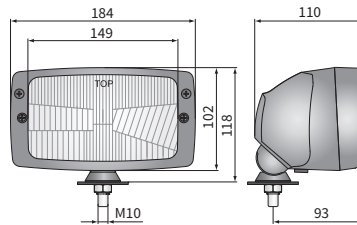

TECHNICAL DATA / FEATURES

- dimensions: 184x102x86, 184x102x110
- light functions: passing, driving, parking
- function markings: HC/R, A, C/R
- traffic: right-hand
- reference mark: 12.5, 7.5
- source of light: H4, T4W, R2
- maximum power: 75/70W, 4W, 55/50W
- nominal voltage: 12V-24V DC
- optics: standard
- IP rating: IP54, IP55
- housing's material: metal, plastic
- lens' material: glass
- built-in connectors: -

serie Forterra: 8621, 8641, 9621, 9641, 10641, 11641

D - tractors:

JOHN DEERE series: 5020, 6010, 6020, 6030, 6100, 6200, 6300, 6400, 7600, 7700, 7800

E - electric vehicles Melex

DIMENSIONS

RE.17178 RE.21178 RE.29878 RE.29879 RE.33200 RE.33202 RE.33203 RE.34878