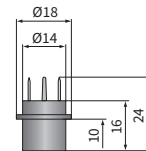

TECHNICAL DATA / FEATURES

- dimensions: 184x102x86, 184x102x110
- light functions: passing, driving, parking
- function markings: HC/R, A, C/R
- traffic: right-hand
- reference mark: 12.5, 7.5
- source of light: H4, T4W, R2
- maximum power: 75/70W, 4W, 55/50W
- nominal voltage: 12V-24V DC
- optics: standard
- IP rating: IP54, IP55
- housing's material: metal, plastic
- lens' material: glass
- built-in connectors: -

serie Forterra: 8621, 8641, 9621, 9641, 10641, 11641

D - tractors:

JOHN DEERE series: 5020, 6010, 6020, 6030, 6100, 6200, 6300, 6400, 7600, 7700, 7800

E - electric vehicles Melex

DIMENSIONS

RE.17178 RE.21178 RE.29878 RE.29879 RE.33200 RE.33202 RE.33203 RE.34878

A.05921

Cat. number	Hella Catal. No.	Cobo Catal. No.	Homologation code	Light functions			IP rating	Type	H4	R2	Accessories	Mounting method	Bracket	Application	Packaging / pc	carton box
				passing	driving	parking										
RE.21178	1AB 006 213-001	05.520.000	211	✓	✓		✓	✓			in recess	✓	A	1	1	
RE.29878			211	✓	✓		✓			bulb H4 12V	installed vertically up	✓	A	1	1	
RE.29879			211	✓	✓		✓			bulb H4 24V		✓		1	1	
RE.17178	1AB 006 213-011	05.522.000	211	✓	✓	✓	✓	✓		bulb R2 12V		✓	B	1	1	
RE.34878			211	✓	✓	✓	✓	✓		bulb T4W		✓	B	1	1	
RE.33200			332	✓	✓		✓	✓		bulb gasket		✓	C	1	1	
RE.33202			332	✓	✓	✓	✓	✓		connector block		✓	E	1	1	
RE.33203			332	✓	✓	✓	✓	✓		frame		✓		1	1	
RE.25677		05.524.000	211	✓	✓		✓	✓		housing		✓		1	1	
RE.34677			211	✓	✓		✓	✓		cable 0,1 m		✓		1	1	
RE.25777	1AB 007 145-001	05.526.000	211	✓	✓	✓	✓	✓		AMP SuperSeal connector		✓	D	1	1	
RE.34777			211	✓	✓	✓	✓	✓				✓	D	1	1	
RE.33300			332	✓	✓		✓	✓				✓		1	1	
RE.33301			332	✓	✓		✓	✓				✓		1	1	
RE.33302			332	✓	✓		✓	✓				✓		1	1	
RE.33303			332	✓	✓		✓	✓				✓		1	1	
RE.33313			332	✓	✓		✓	✓				✓		1	1	