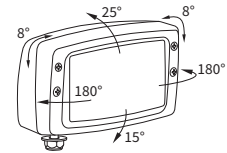

TECHNICAL DATA / FEATURES

- dimensions: 184x102x86, 184x102x110
- light functions: passing, driving, parking
- function markings: HC/R, A, C/R
- traffic: right-hand
- reference mark: 12.5, 7.5
- source of light: H4, T4W, R2
- maximum power: 75/70W, 4W, 55/50W
- nominal voltage: 12V-24V DC
- optics: standard
- IP rating: IP54, IP55
- housing's material: metal, plastic
- lens' material: glass
- built-in connectors: -

serie Forterra: 8621, 8641, 9621, 9641, 10641, 11641

D - tractors:

JOHN DEERE series: 5020, 6010, 6020, 6030, 6100, 6200, 6300, 6400, 7600, 7700, 7800

E - electric vehicles Melex

DIMENSIONS

RE.17178 RE.21178 RE.29878 RE.29879 RE.33200 RE.33202 RE.33203 RE.34878